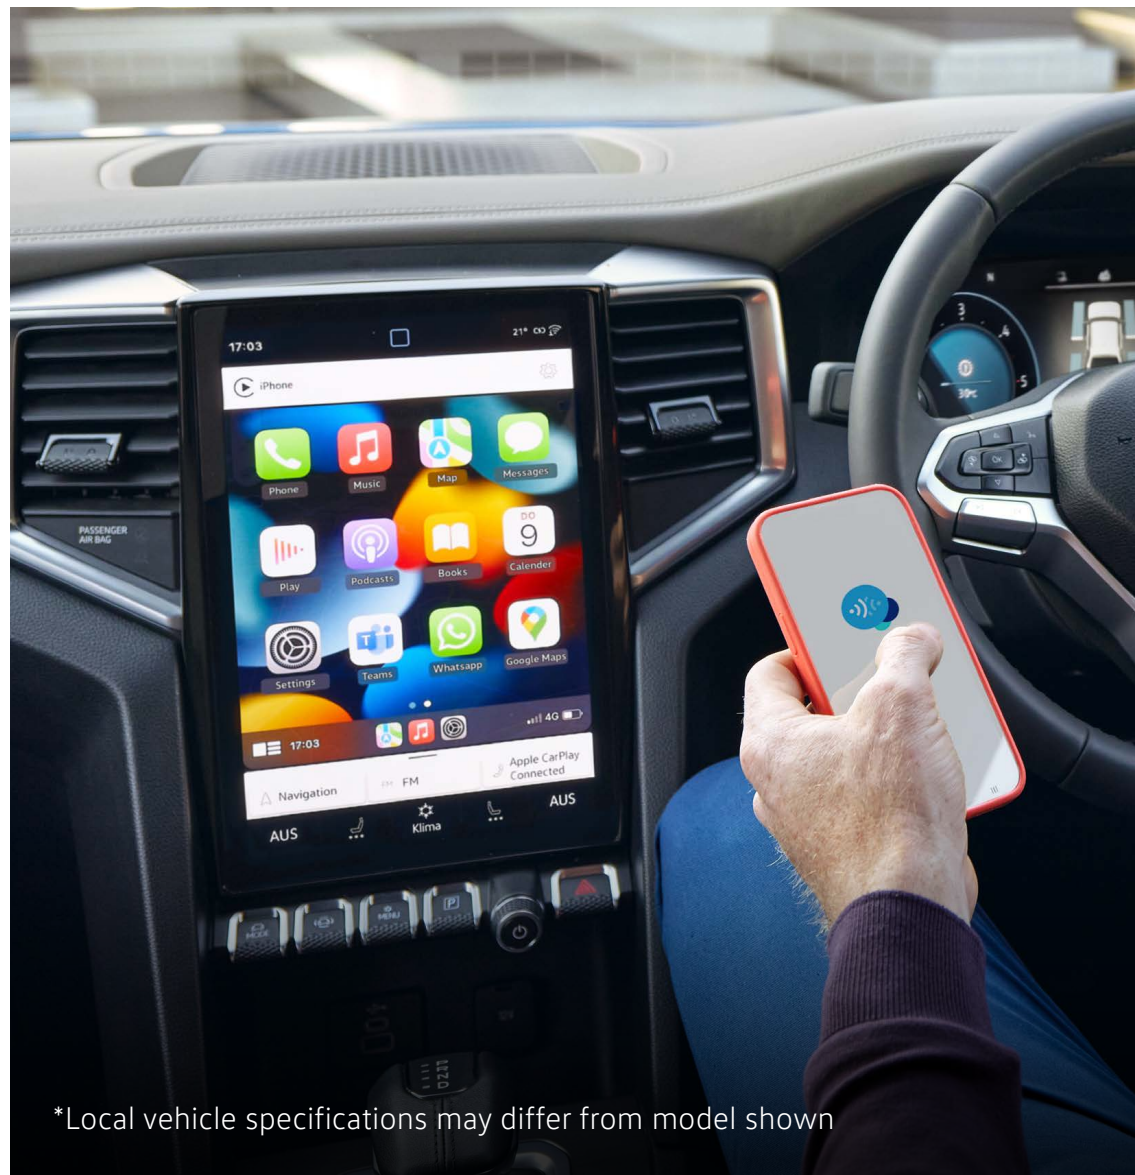

The Amarok Aventura

IQ. Light LED headlights, an exclusive X-design, eye-catching chrome finishes on the mirrors and door handles, 21-inch Varberg alloy wheels, sports bar, silver roof rails and electric roller cover for the load bed which includes a cargo management system are all included in the lifestyle orientated Aventura.

Standard advanced driver assistance systems like rear cross traffic alert, Park Assist: parking and steering assistant, Front Assist including Autonomous Emergency Braking, Adaptive Cruise Control with Traffic Jam Assist, Area View 360° camera, Fatigue detection, Evasive Steering and Blind Spot Monitoring not only give you a stylish drive but a smooth one too.

Experience top of the range driving like no other with Savona leather seat upholstery, navigation system, ambient lighting and the impressive Harman Kardon sound system – The Amarok Aventura is an adventure with a premium finish.

Discover a new world at a touch of a button

Step inside and immerse yourself in premium comfort as you head out and explore all-new paths.

*Local vehicle specifications may differ from model shown

The colour touchscreen infotainment system with navigation helps you navigate your way through every journey, while dual-zone automatic air-conditioning, electrically adjustable seats, inductive charging and Active Info Display for the instrument cluster give you all the comforts you need to discover new frontiers.